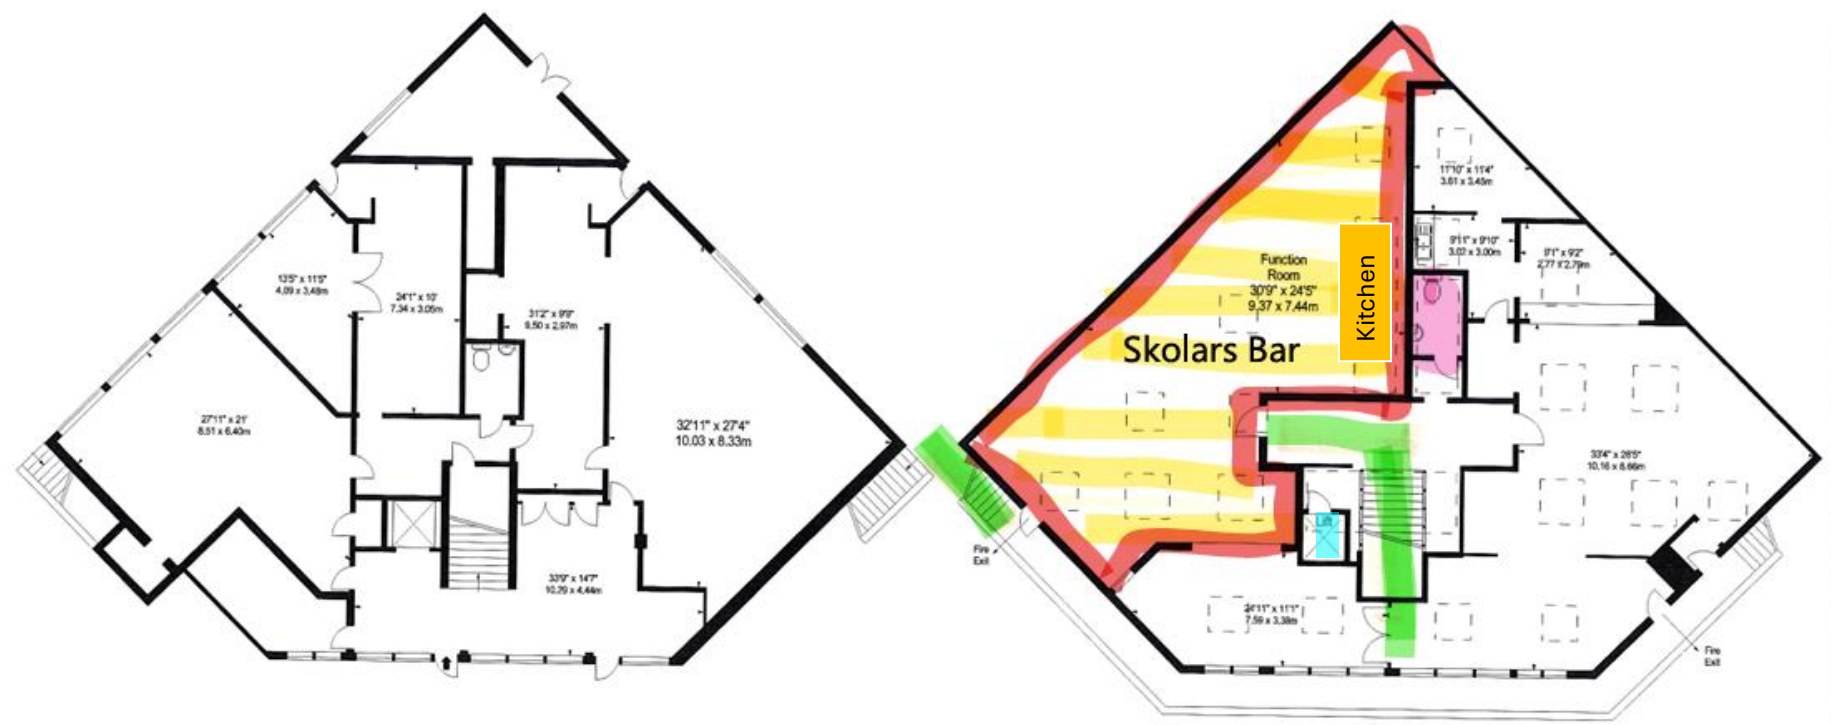

Alcohol Sales
 Emergency Escape routes.
 Toilets
 Alcohol sales area
 Lift
 Kitchen/Alcohol storage area

GROUND FLOOR

FIRST FLOOR

Location 3- Rugby building/Skolars bar -Alcohol sales

APPROX. GROSS INTERNAL AREA *
5825 Ft² - 541.14 M²

Property Details: RUGBY CLUB BUILDING NEW RIVER SPORTS & FITNESS CENTRE WHITE HART LANE LONDON N22 5QW	
SCALE - 1:200 @ A4	
REFERENCE NUMBER :106728	
Plans Drawn: 11.03.2025	